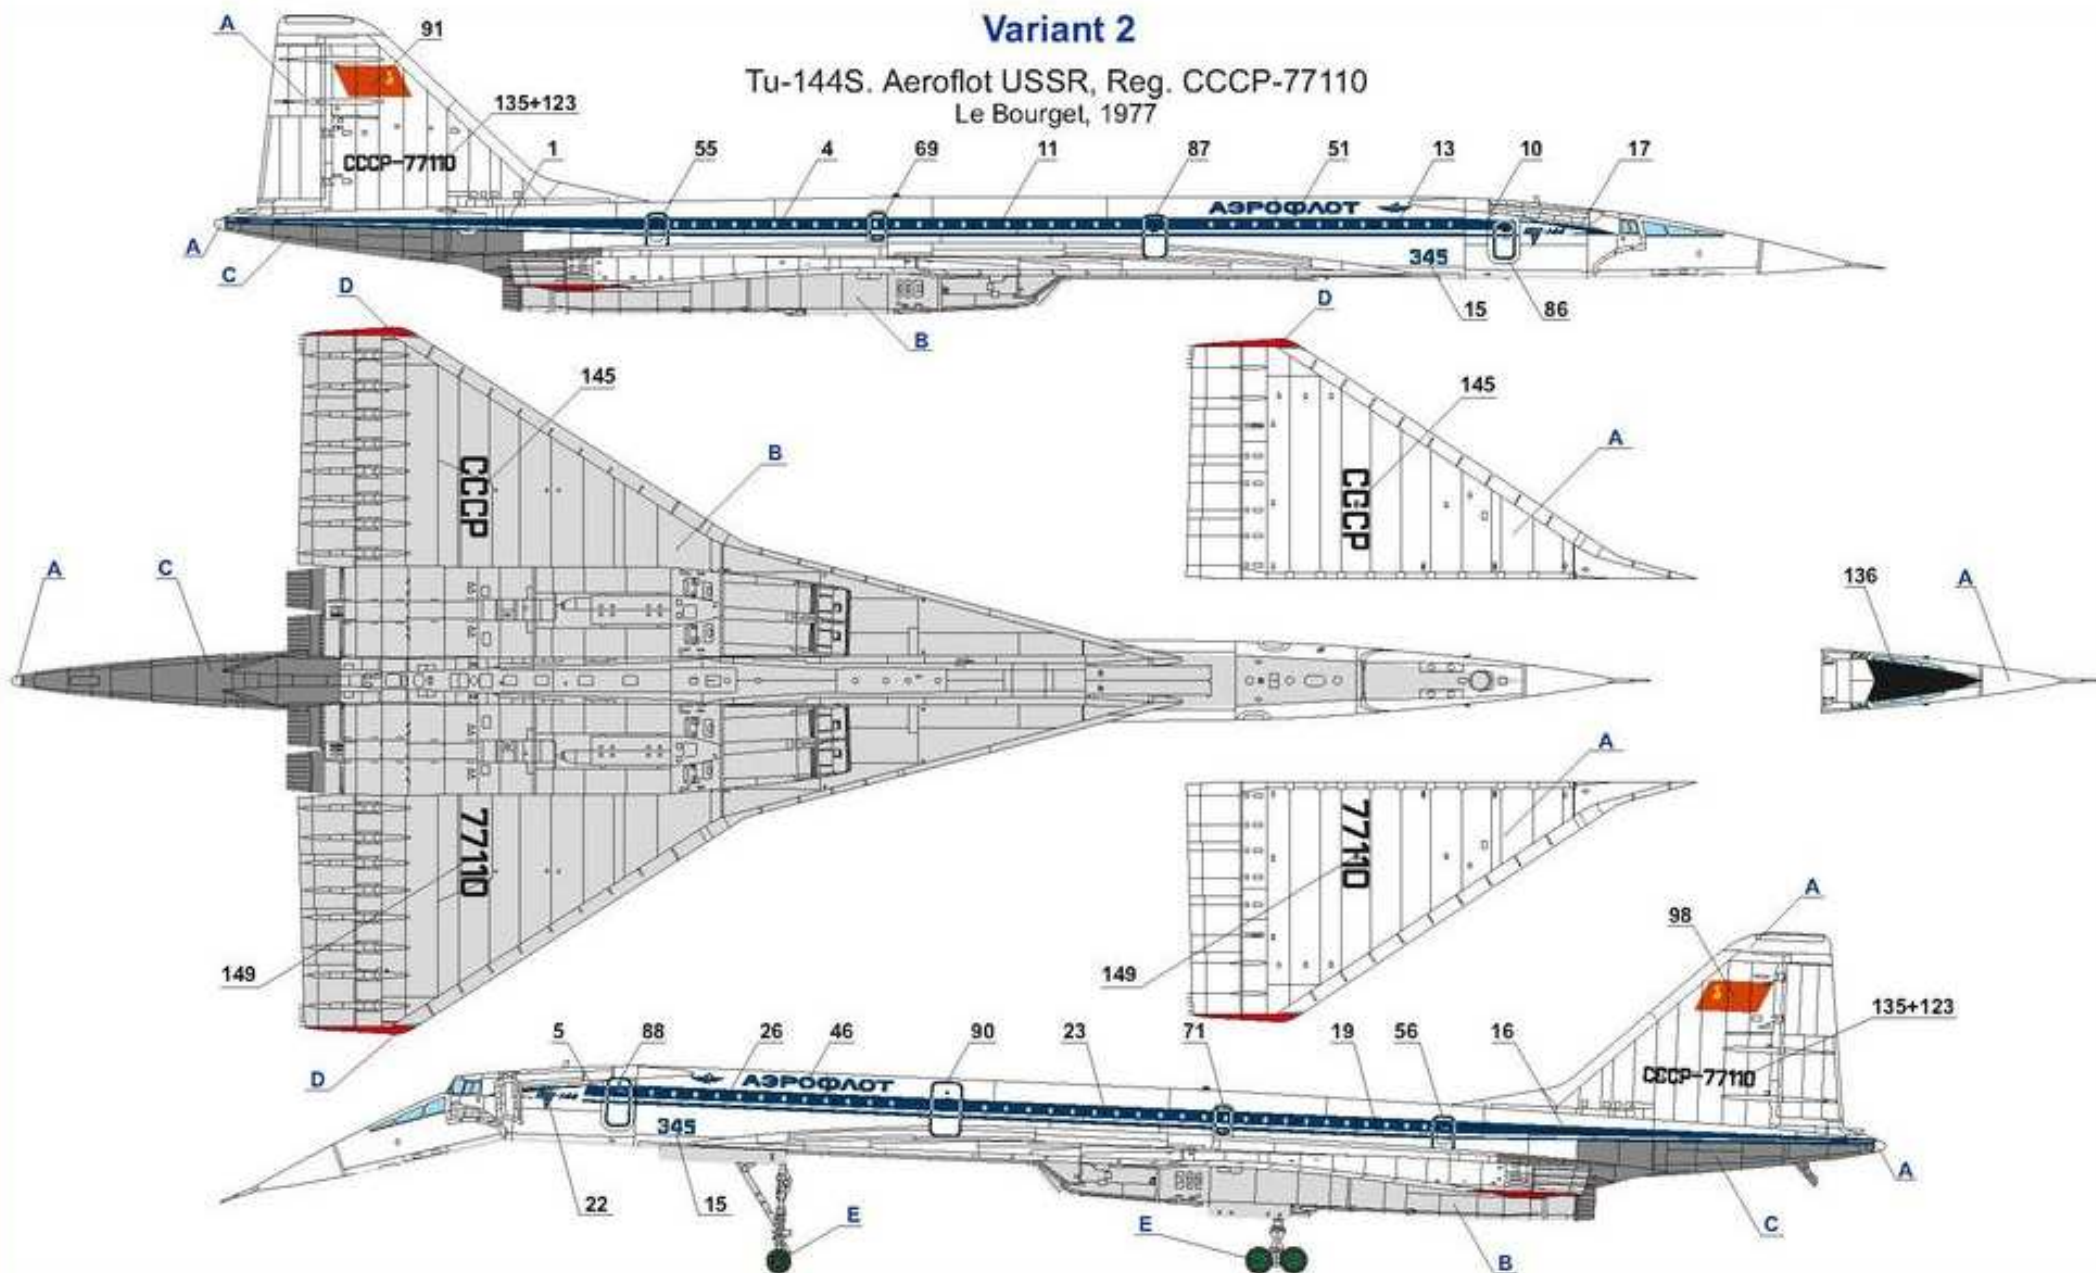

Decal designed in association with

AviaDecals © , 2014

Kaliningrad, Russia

Variant 2

Tu-144S. Aeroflot USSR, Reg. CCCP-77110
Le Bourget, 1977

Variant 3

Tu-144S. Aeroflot USSR, Reg. CCCP-77144
Le Bourget, 1975