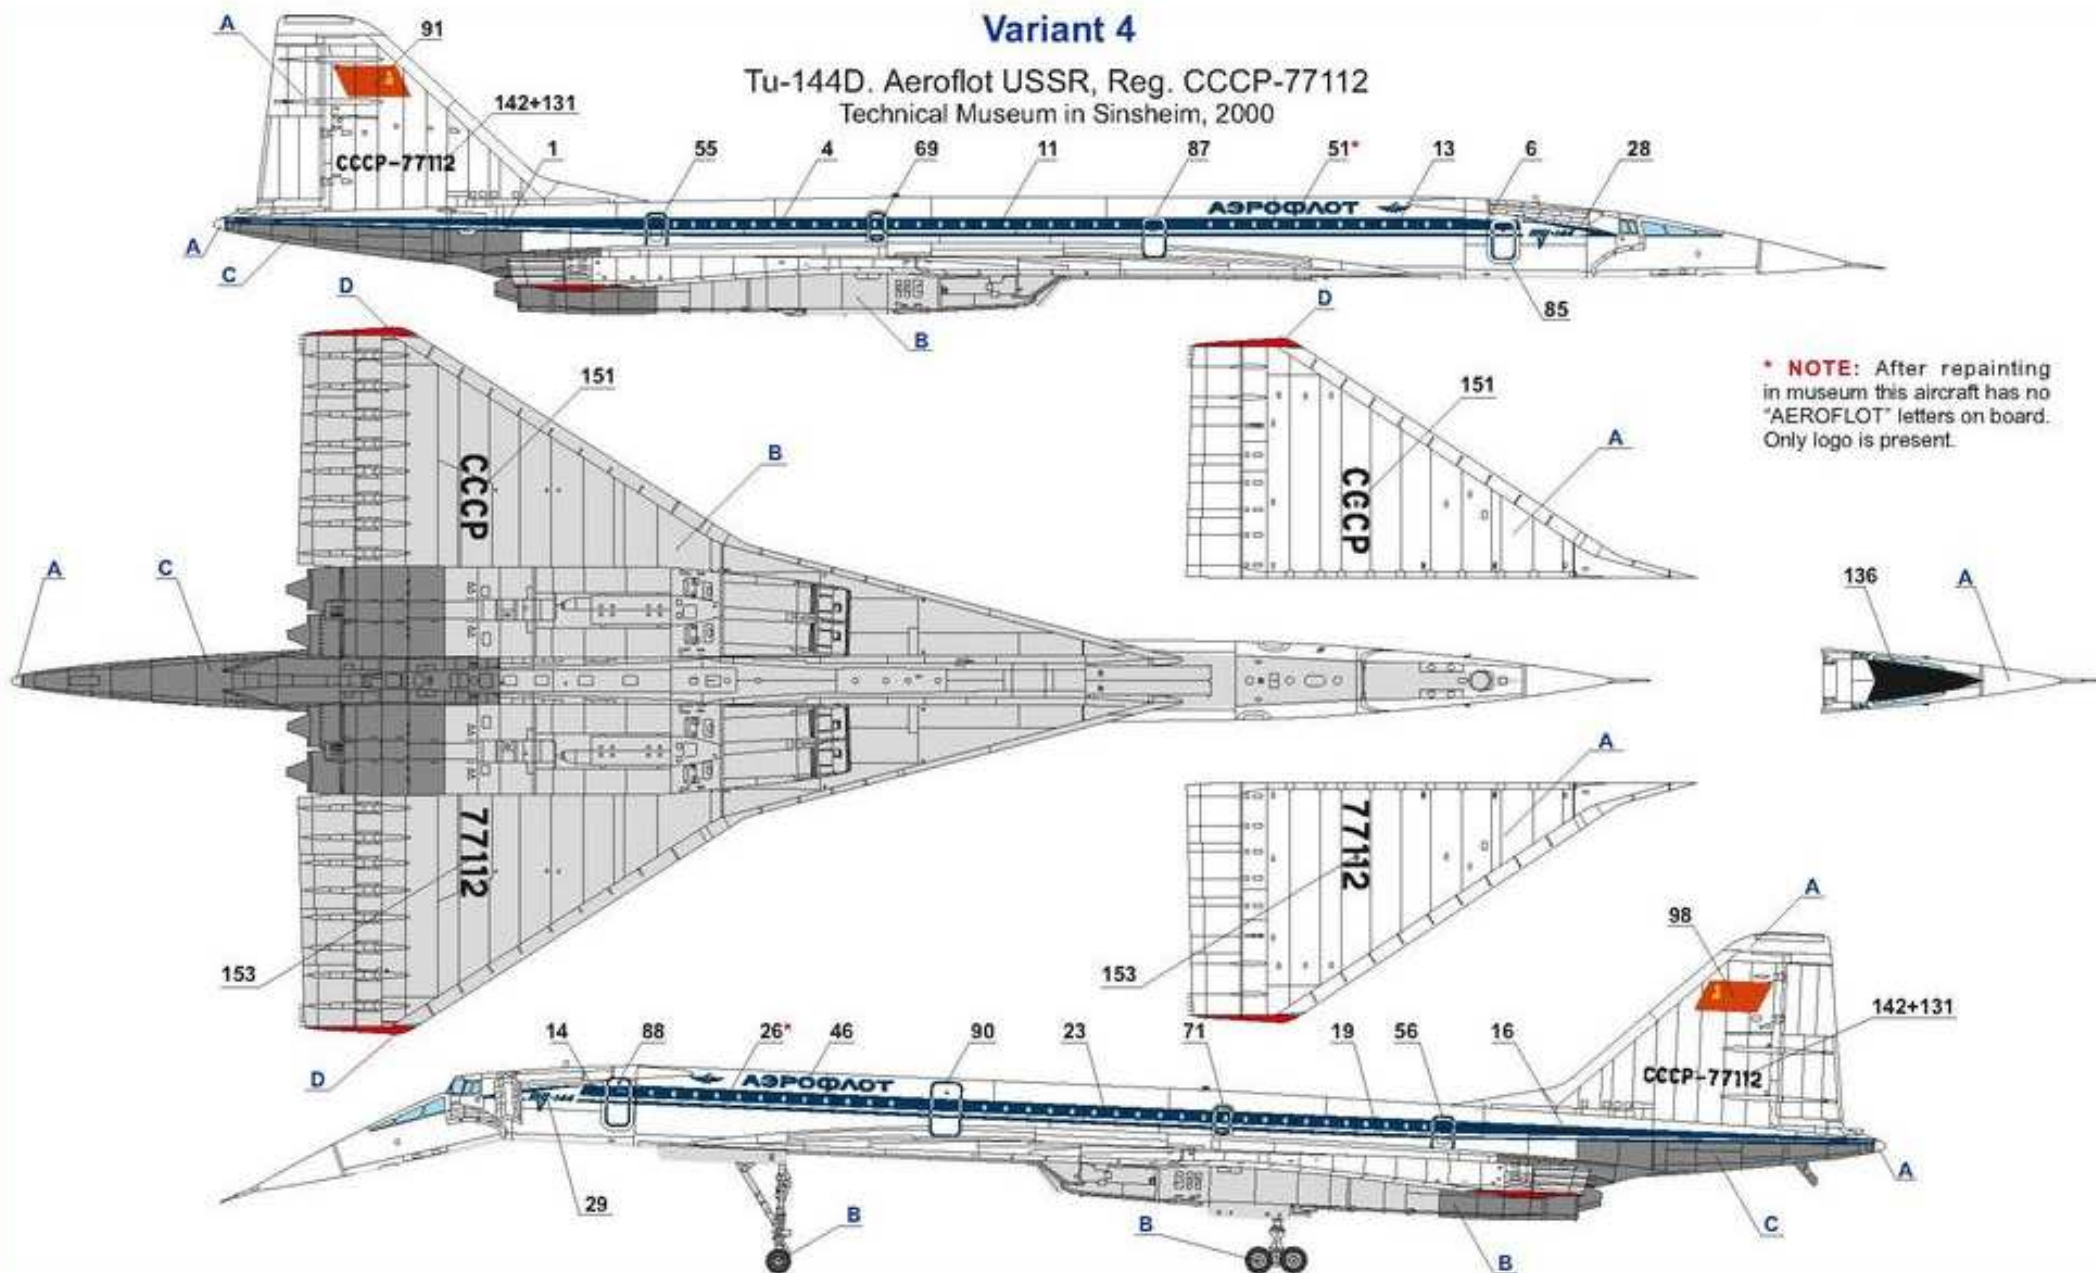

Variant 4

Tu-144D. Aeroflot USSR, Reg. CCCP-77112
Technical Museum in Sinsheim, 2000

* NOTE: After repainting in museum this aircraft has no "AEROFLOT" letters on board. Only logo is present.