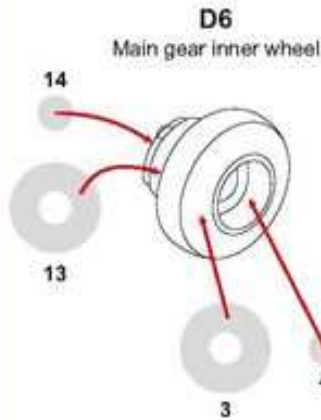

This decal set gives you the ability to paint model in one of seven variants (with several registrations) and contains decals, and paint masks.

PAINT MASKS USAGE SCHEME

Masks 15 are used for windows

Color table