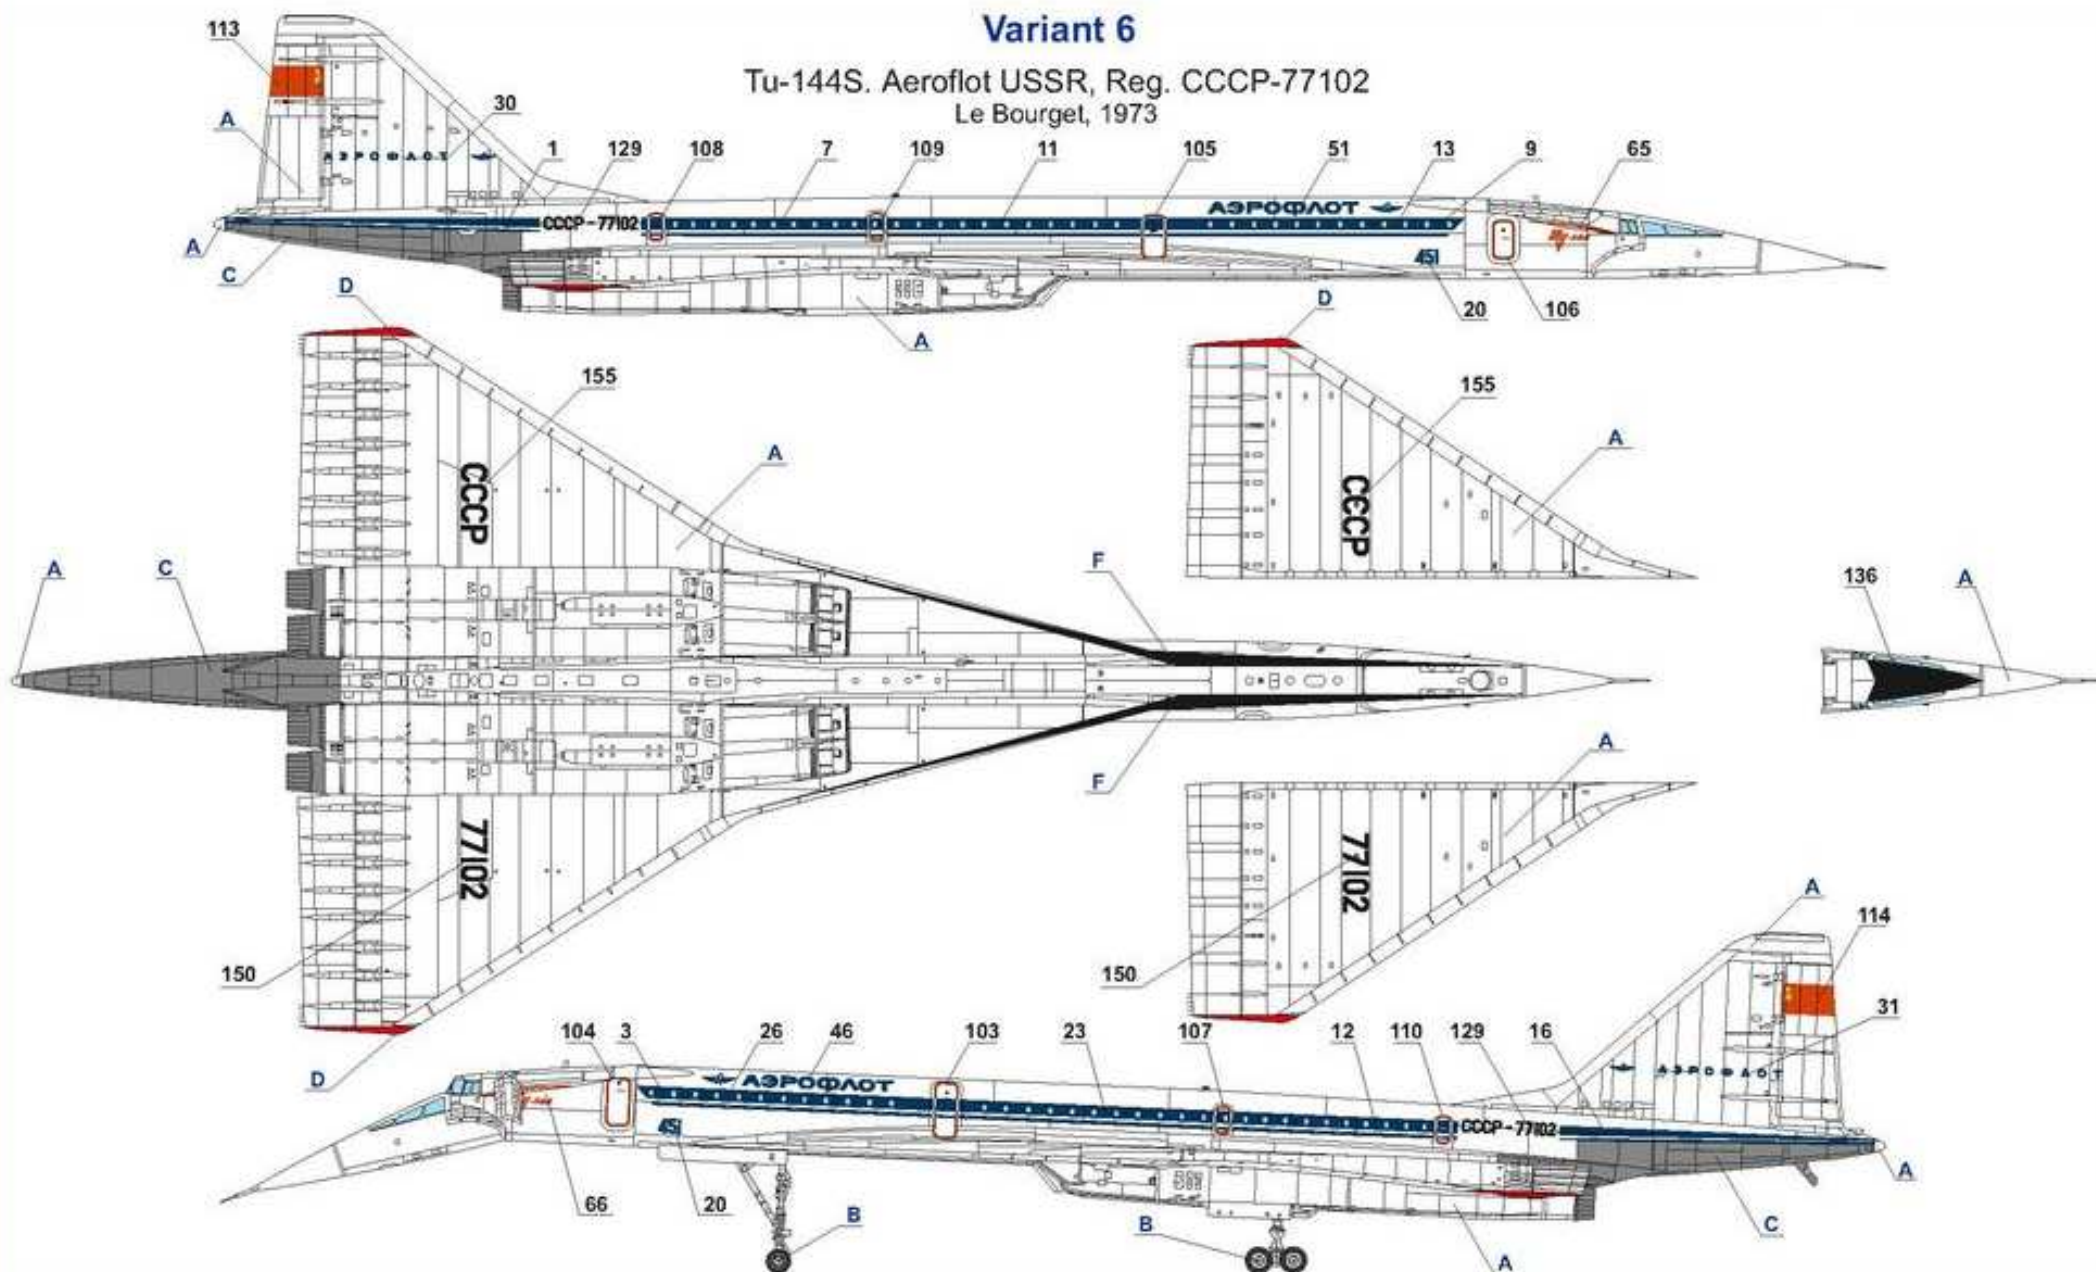

Variant 5

Tu-144D. Aeroflot USSR, Reg. CCCP-77115
MAKS-2007

* NOTE: After repainting
this aircraft has no
registration on top of
the wing

Variant 6

Tu-144S. Aeroflot USSR, Reg. CCCP-77102
Le Bourget, 1973