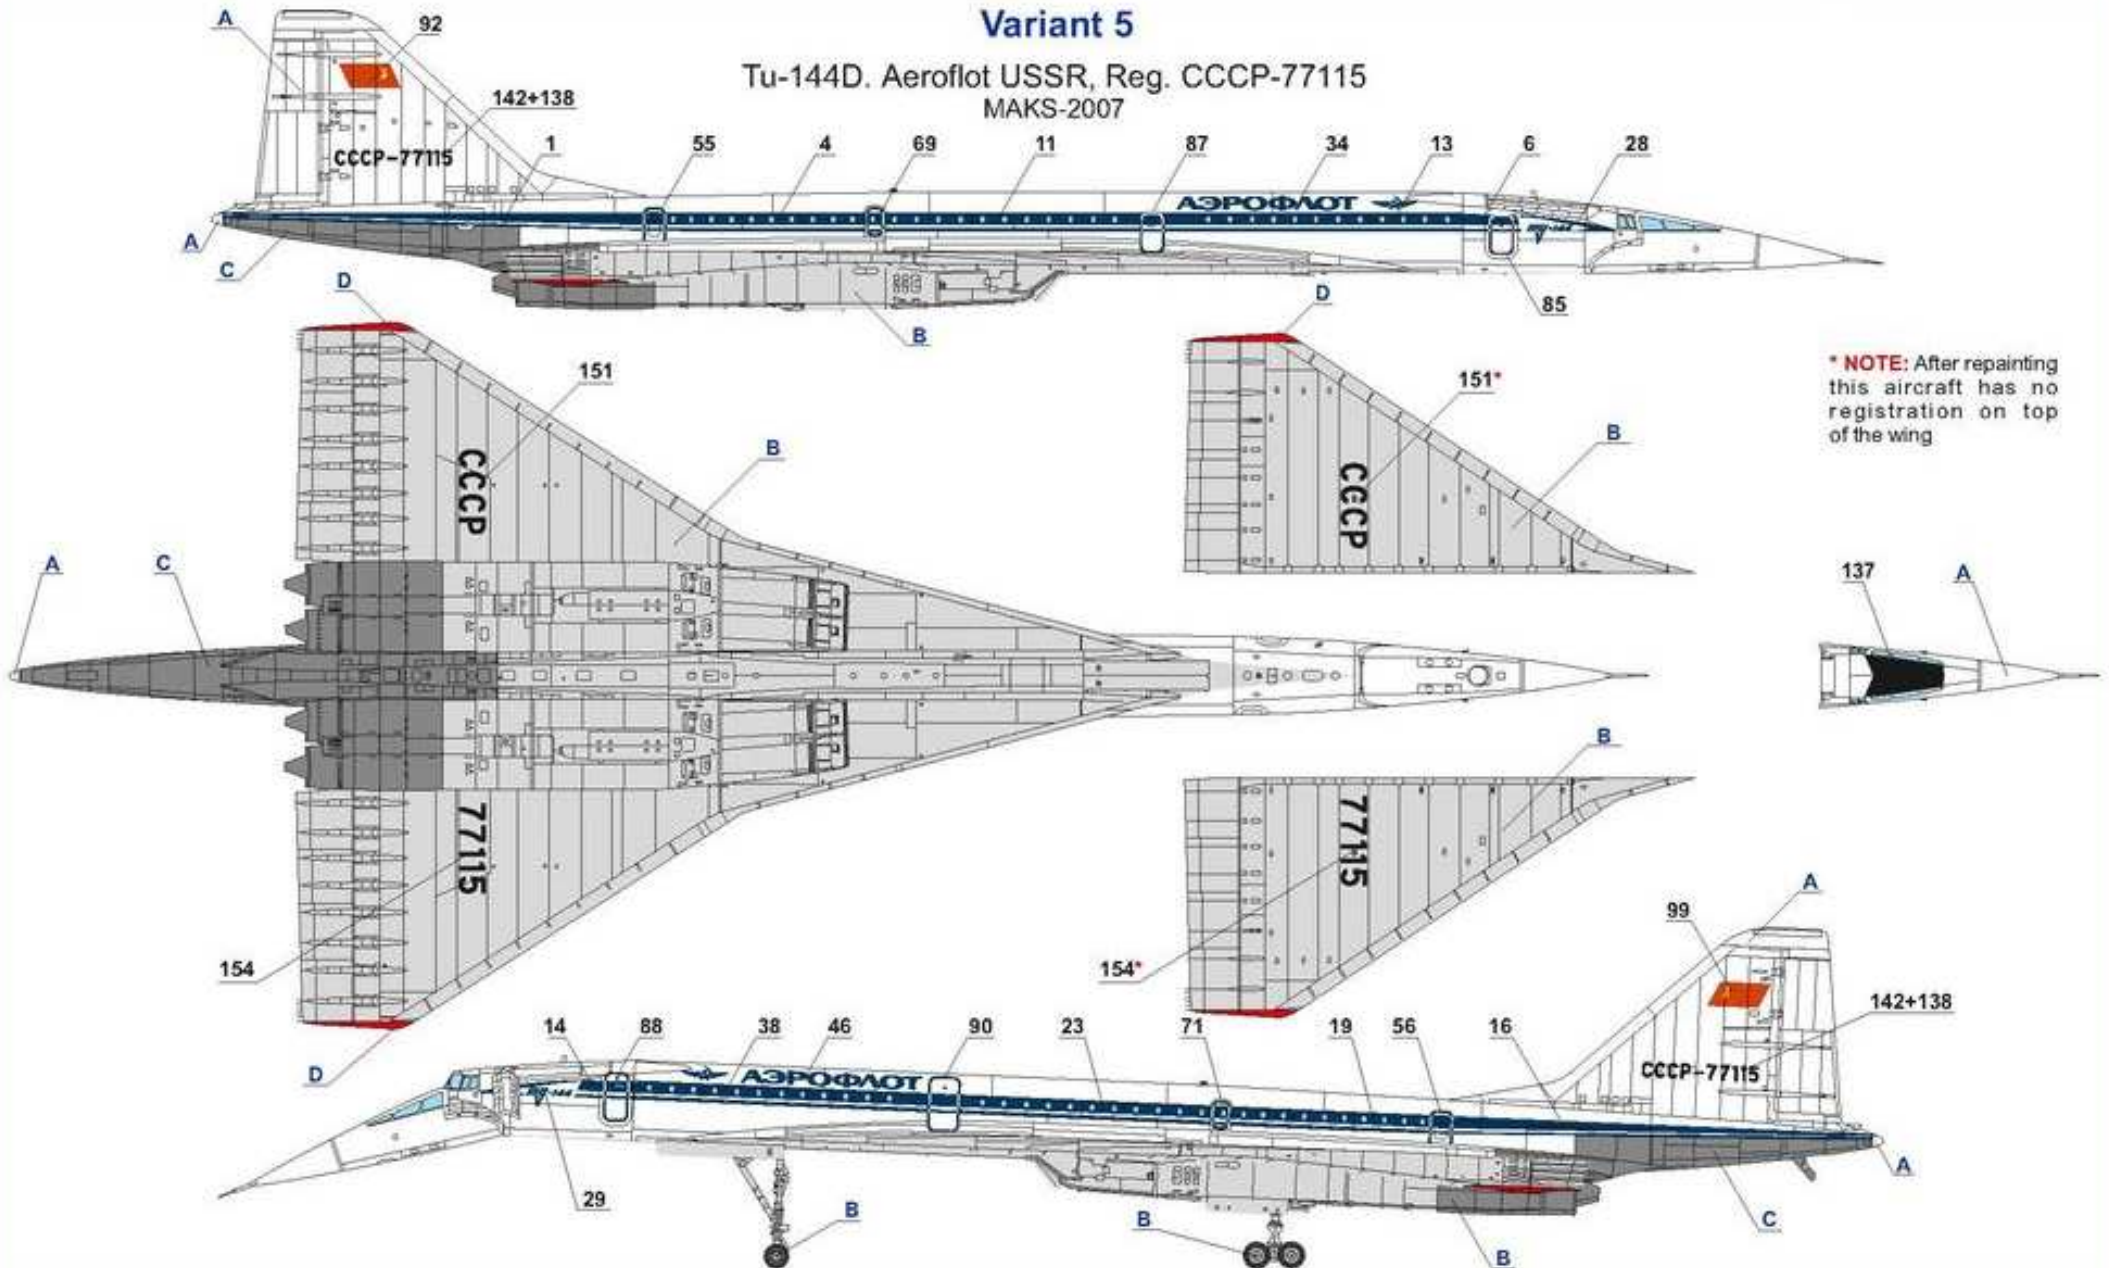

Variant 5

Tu-144D. Aeroflot USSR, Reg. CCCP-77115
MAKS-2007

* NOTE: After repainting
this aircraft has no
registration on top of
the wing