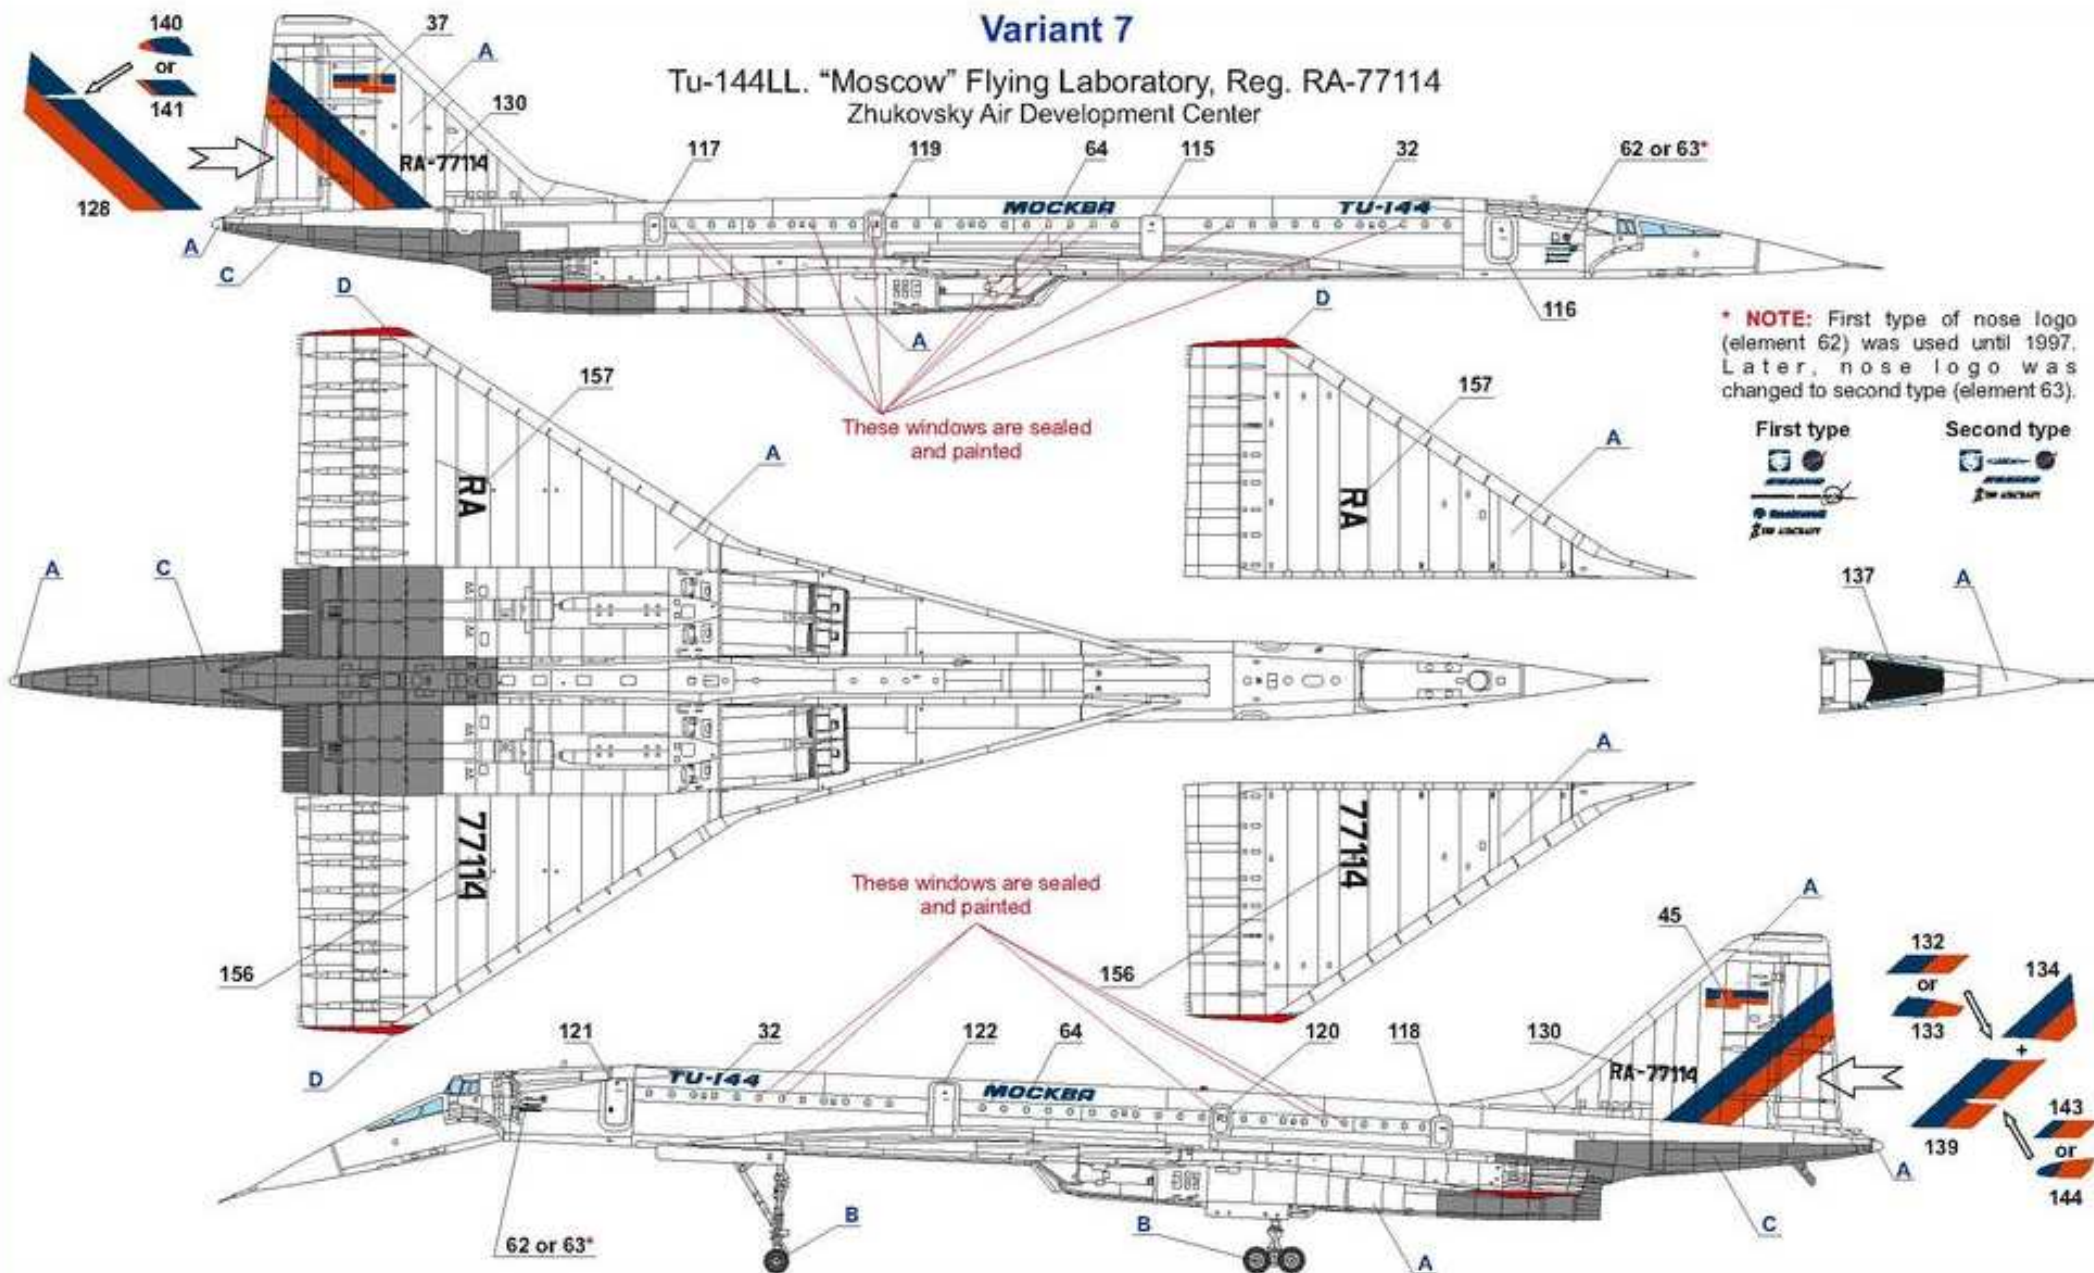

* NOTE: After repainting
this aircraft has no
registration on top
of the wing

Variant 6

Tu-144S. Aeroflot USSR, Reg. CCCP-77102
Le Bourget, 1973

Variant 7

Tu-144LL. "Moscow" Flying Laboratory, Reg. RA-77114
Zhukovsky Air Development Center