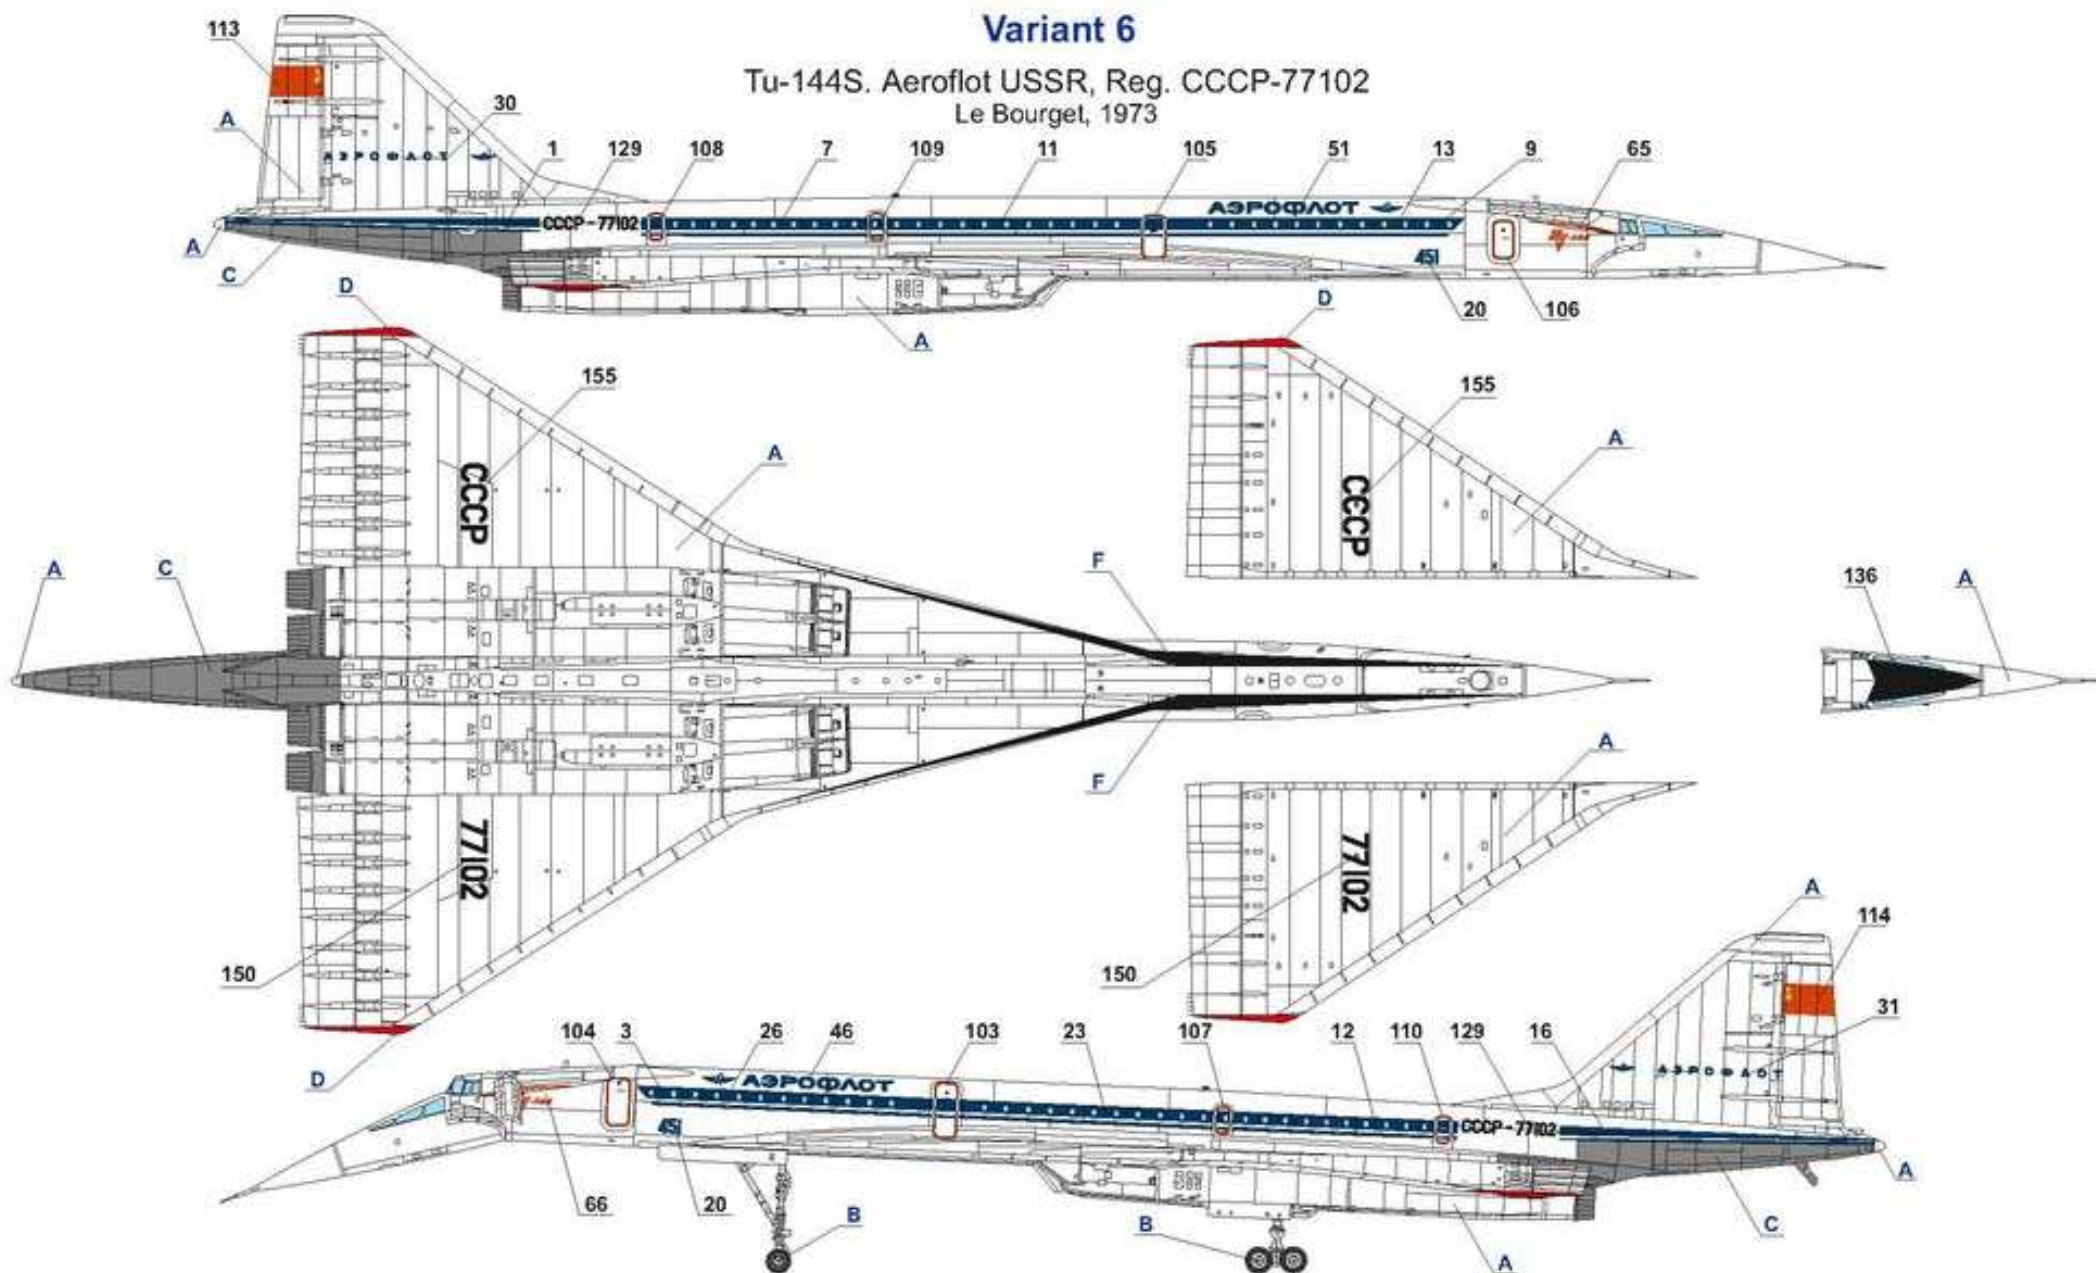

Variant 6

Tu-144S. Aeroflot USSR, Reg. CCCP-77102
Le Bourget, 1973