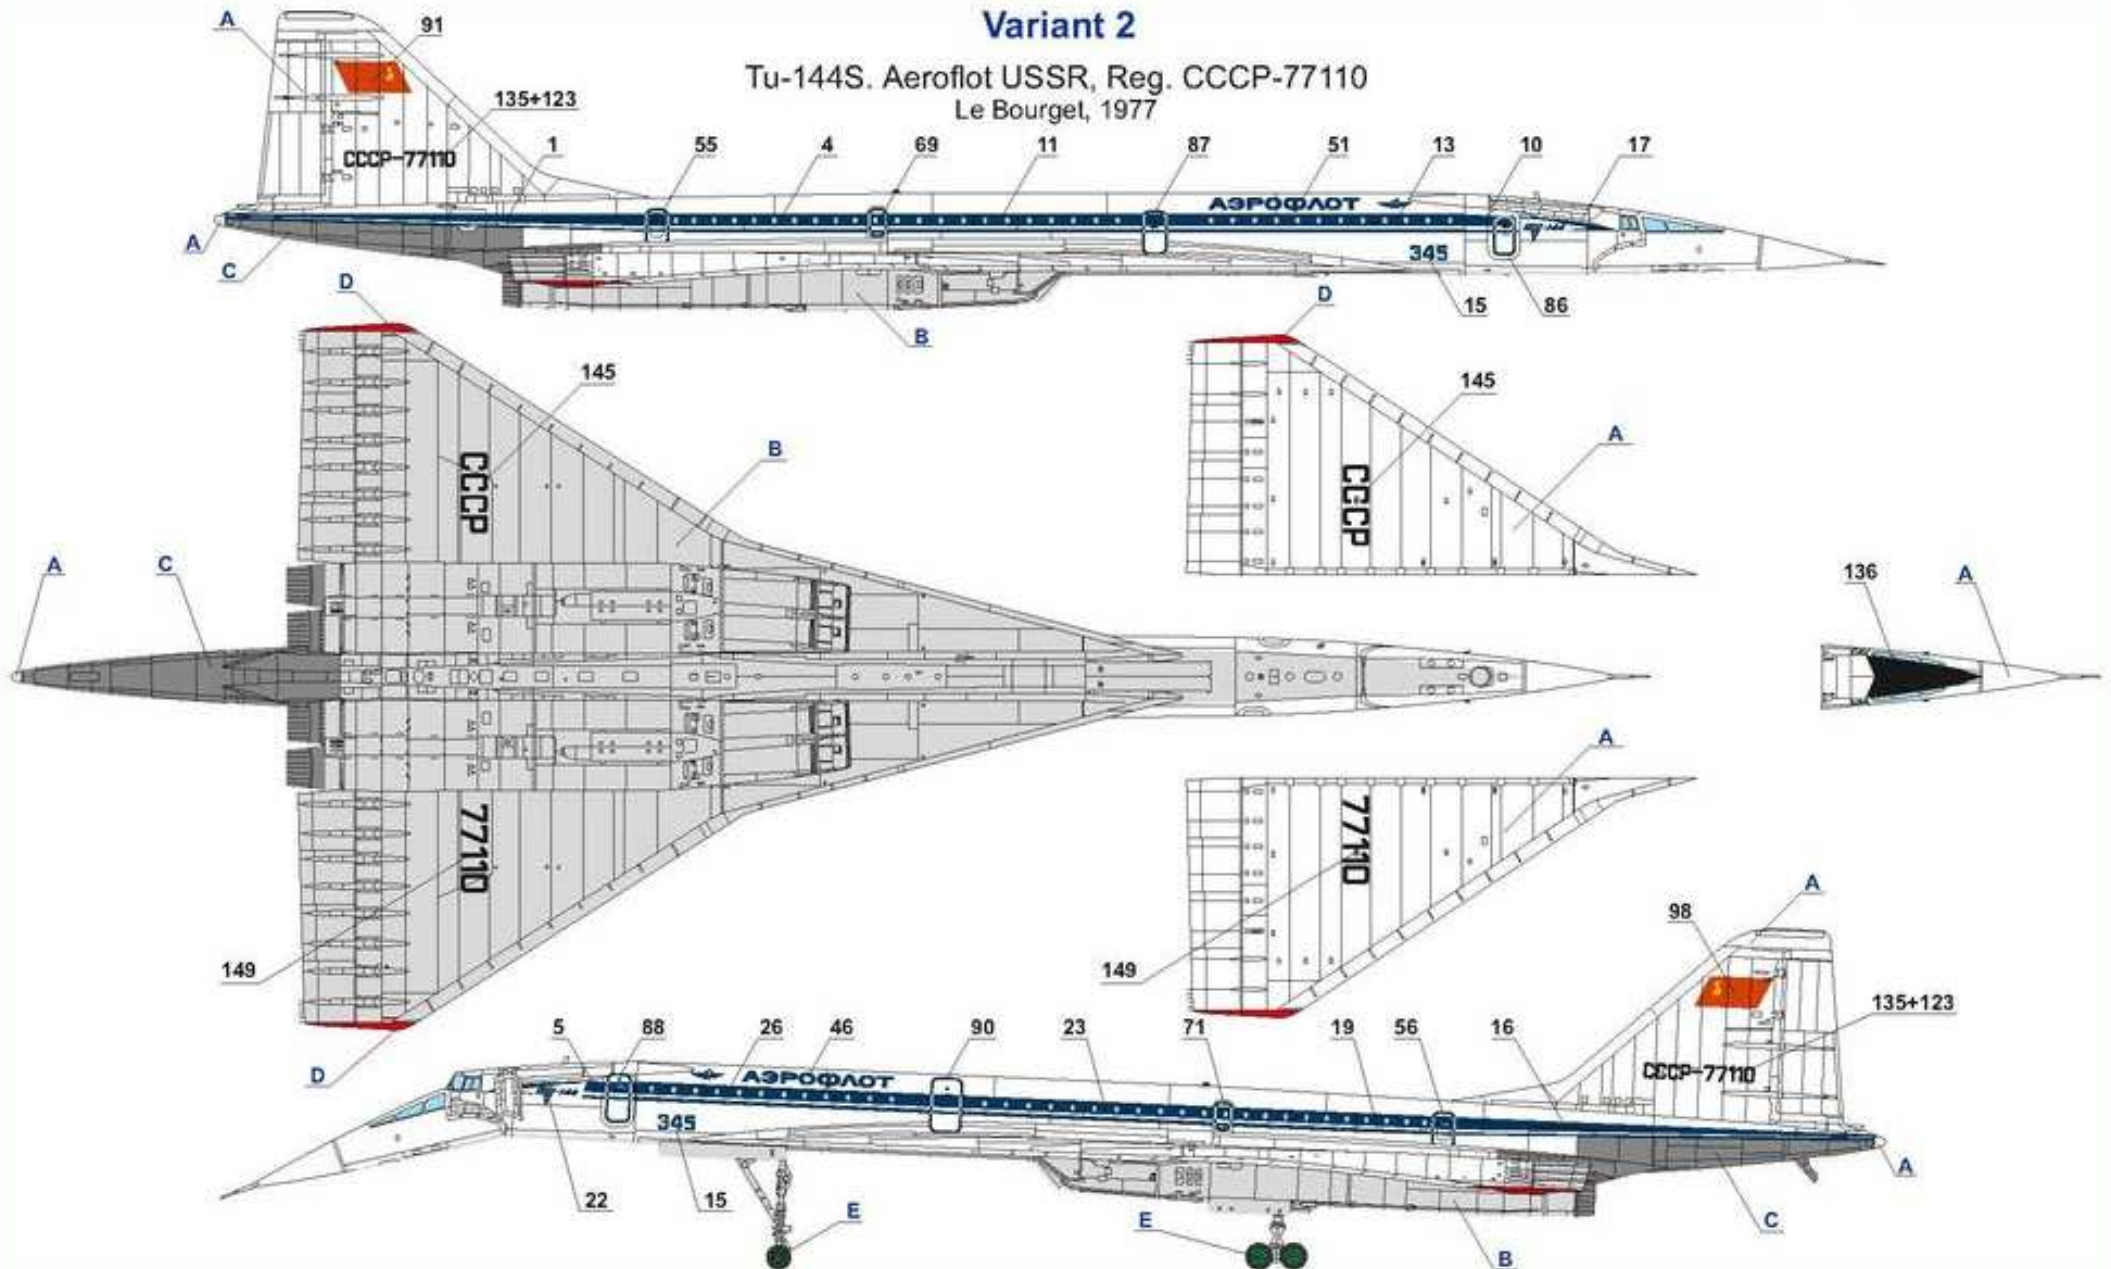

Variant 2

Tu-144S. Aeroflot USSR, Reg. CCCP-77110
Le Bourget, 1977