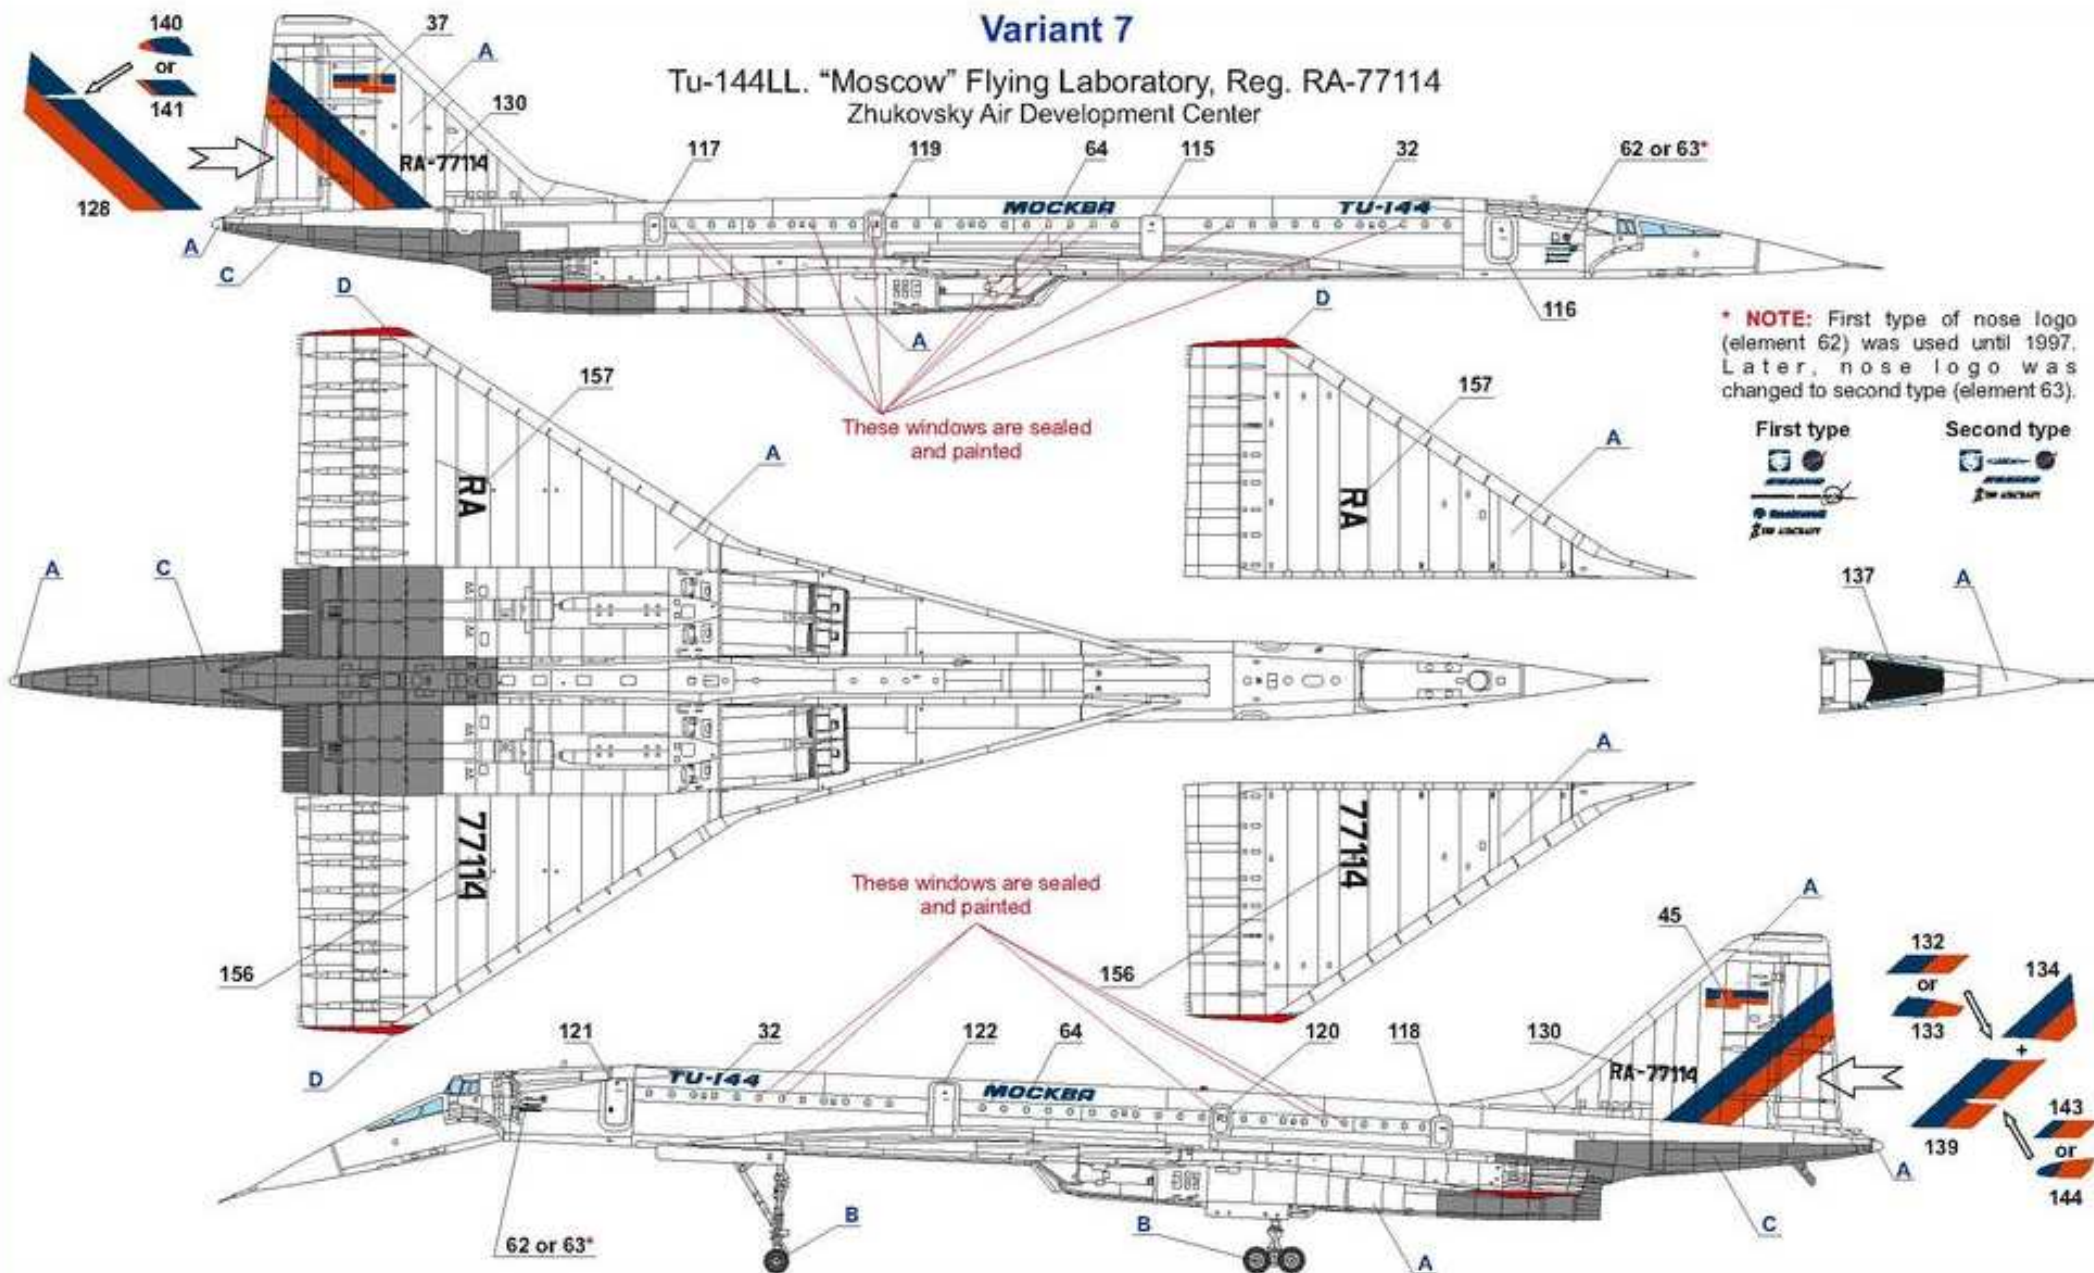

Variant 7

Tu-144LL. "Moscow" Flying Laboratory, Reg. RA-77114
Zhukovsky Air Development Center