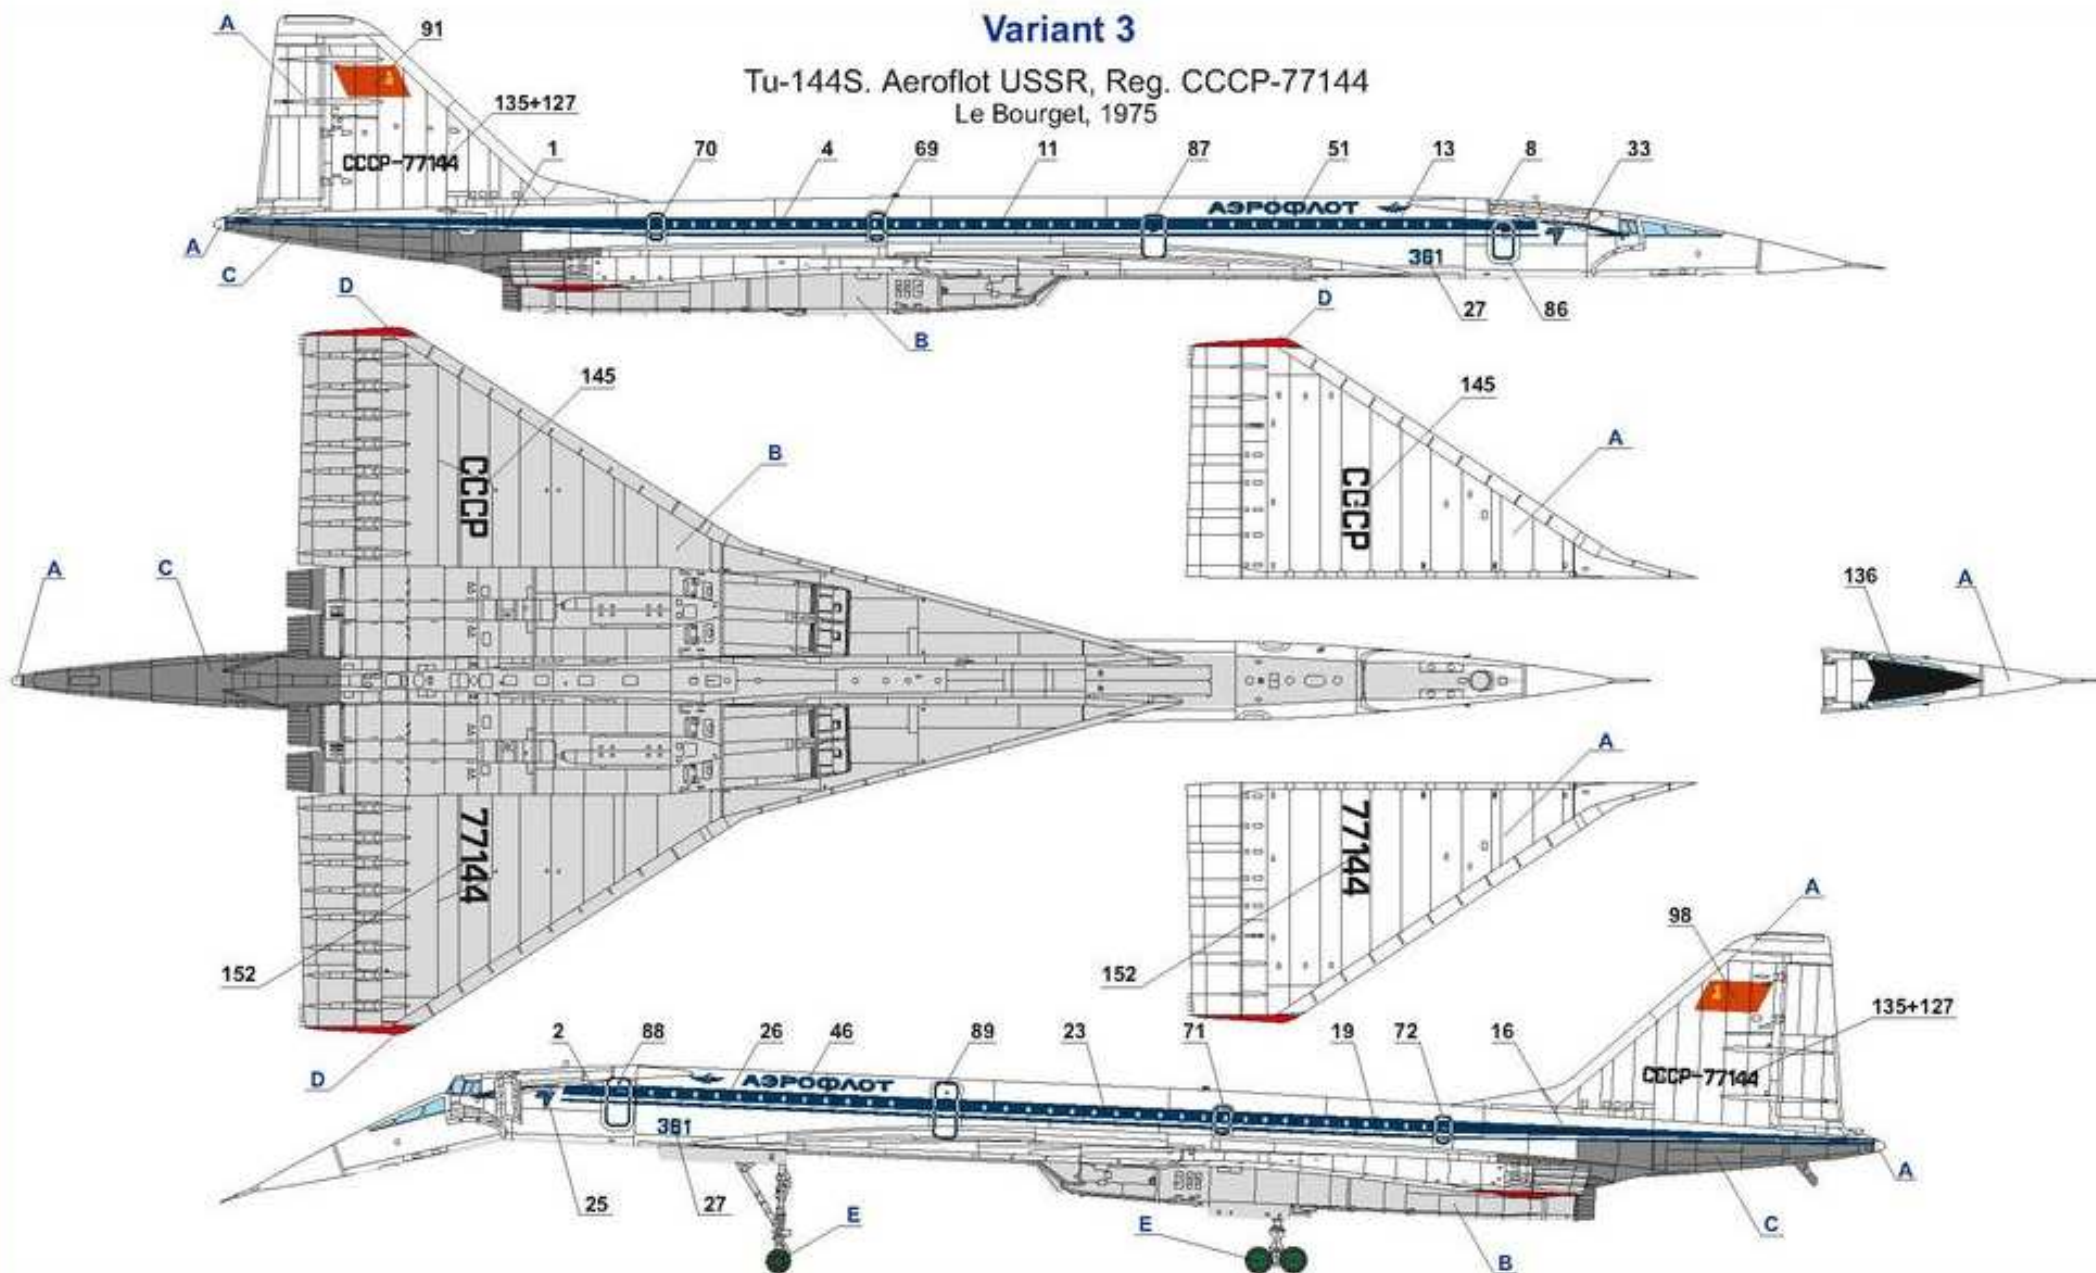

Variant 3

Tu-144S. Aeroflot USSR, Reg. CCCP-77144
Le Bourget, 1975