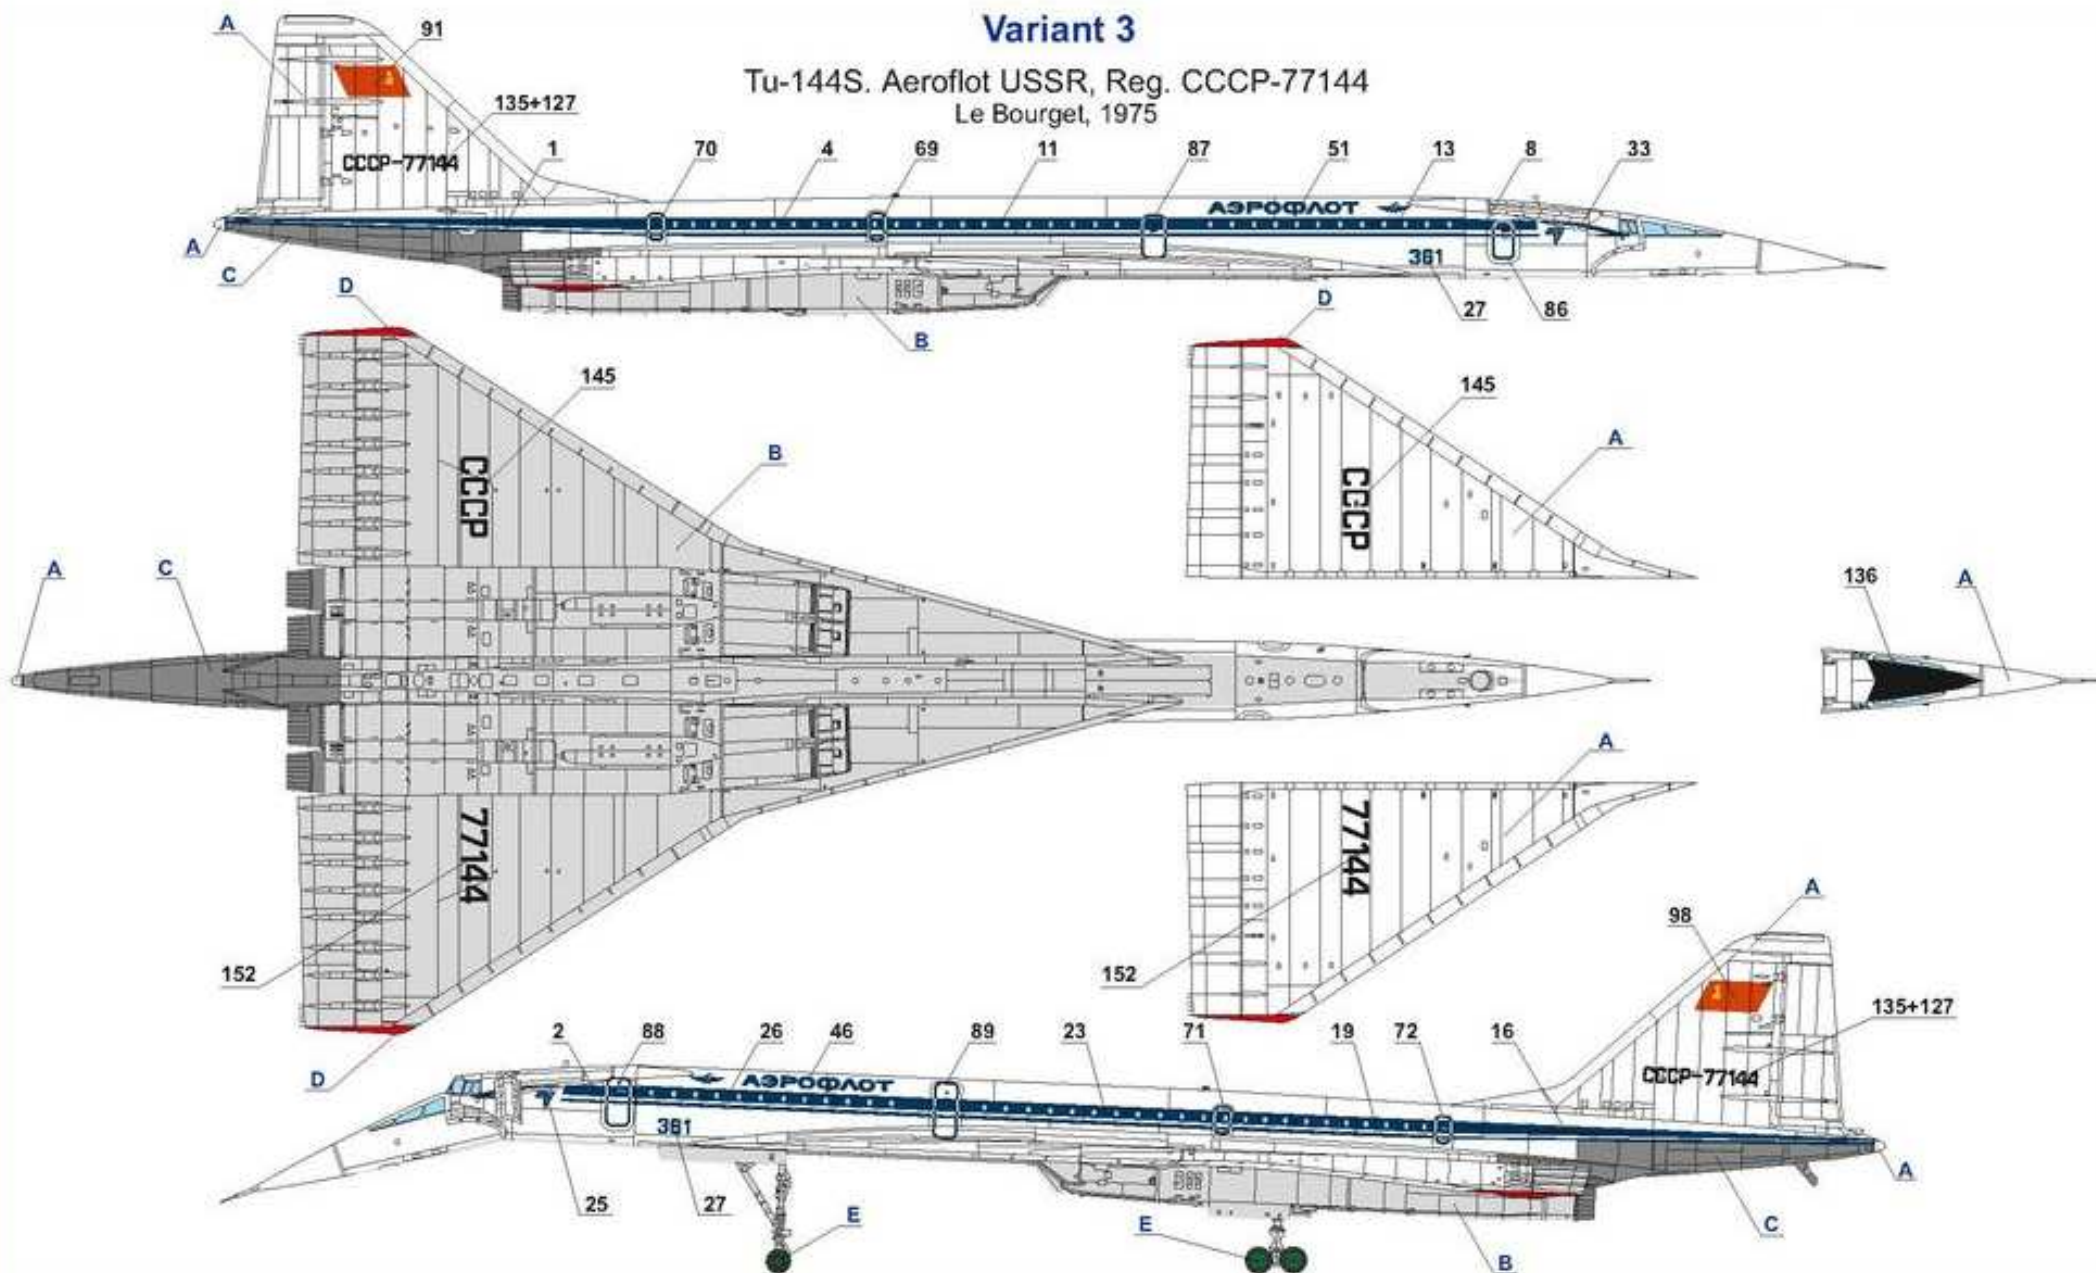

Decal designed in association with

AviaDecals © , 2014

Kaliningrad, Russia

Variant 2

Tu-144S. Aeroflot USSR, Reg. CCCP-77110
Le Bourget, 1977

Variant 3

Tu-144S. Aeroflot USSR, Reg. CCCP-77144
Le Bourget, 1975