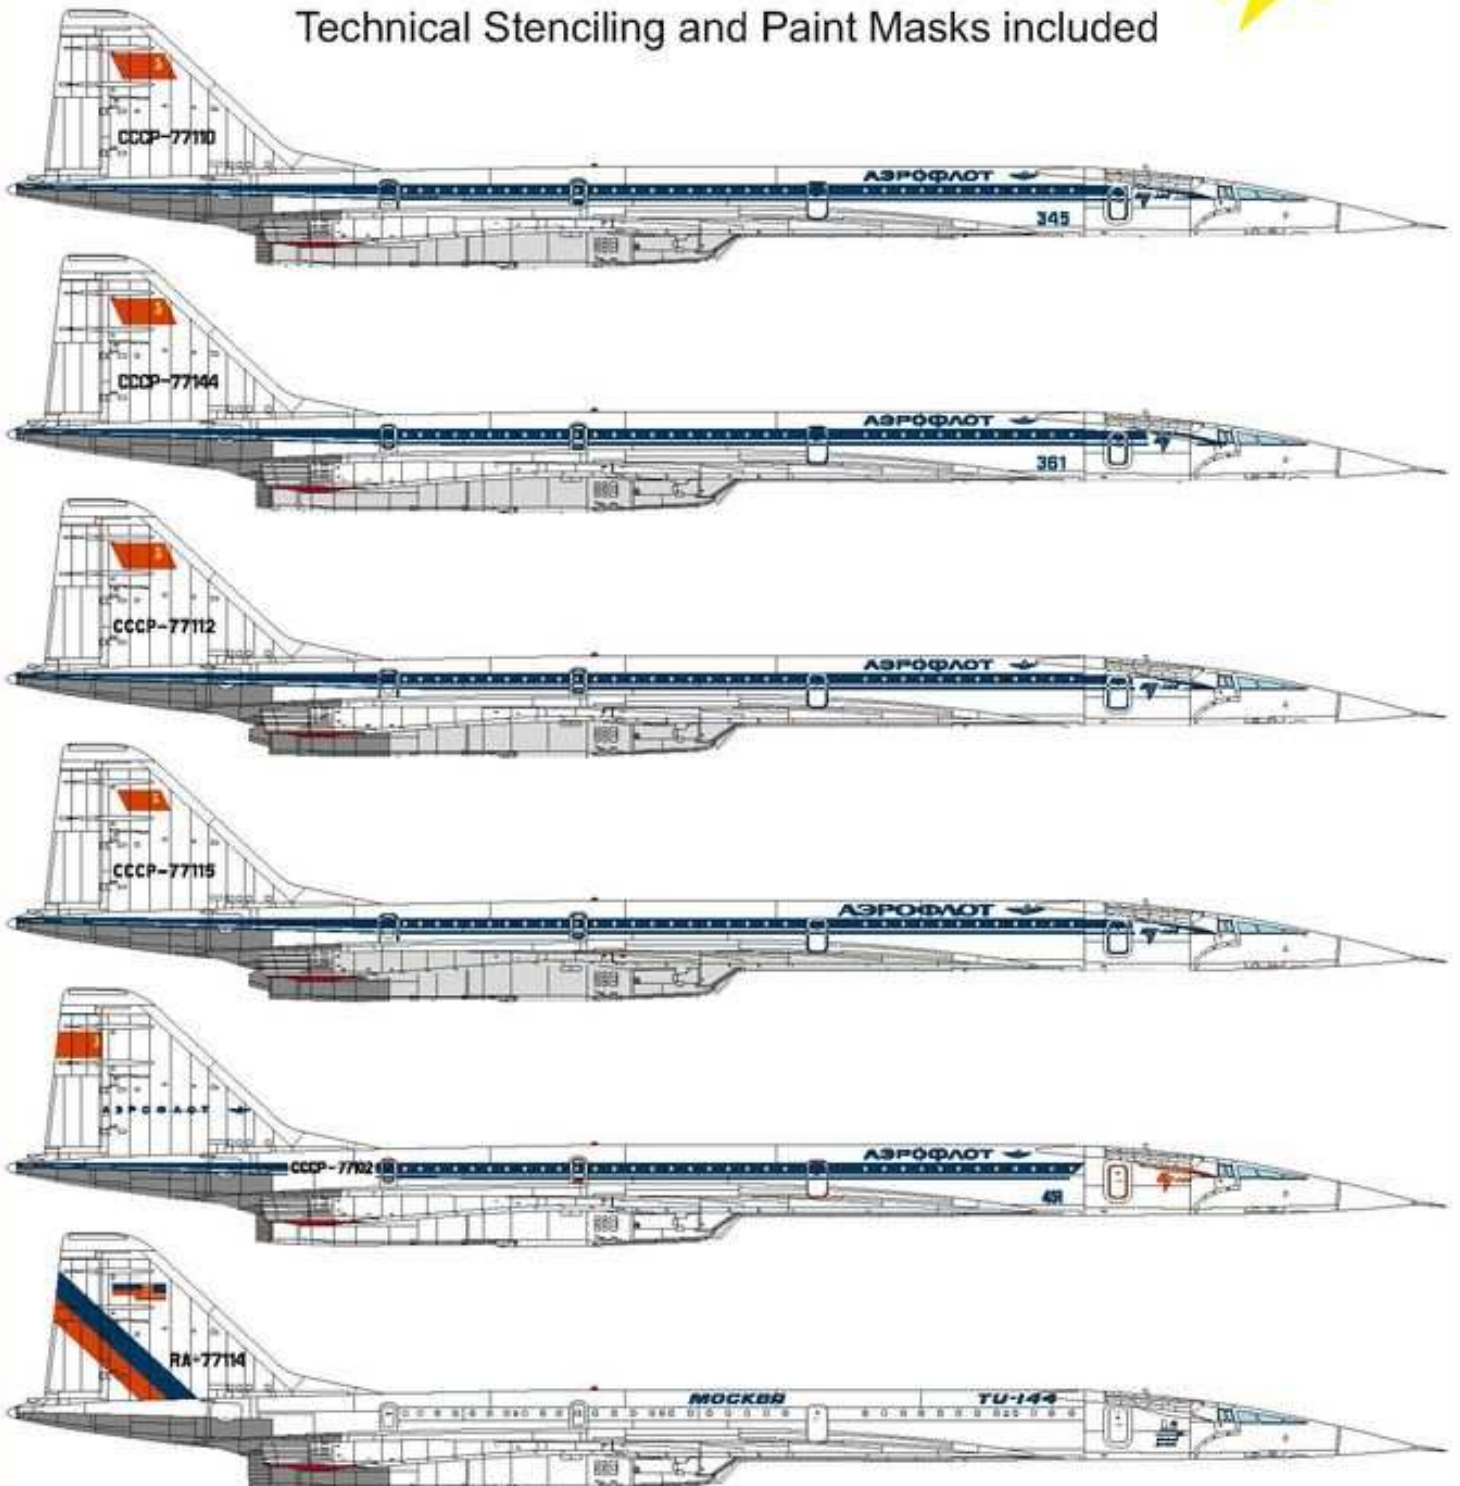

Avia
Decals ©

In association with

AVD144-07

1/144 scale Decal Set
7 paint variants

Designed for ICM model kit

Tupolev Tu-144

Paint Masks
Included

Technical Stenciling and Paint Masks included

This decal set gives you the ability to paint model in one of seven variants (with several registrations) and contains decals, and paint masks.

PAINT MASKS USAGE SCHEME

Masks 15 are used for windows

Color table