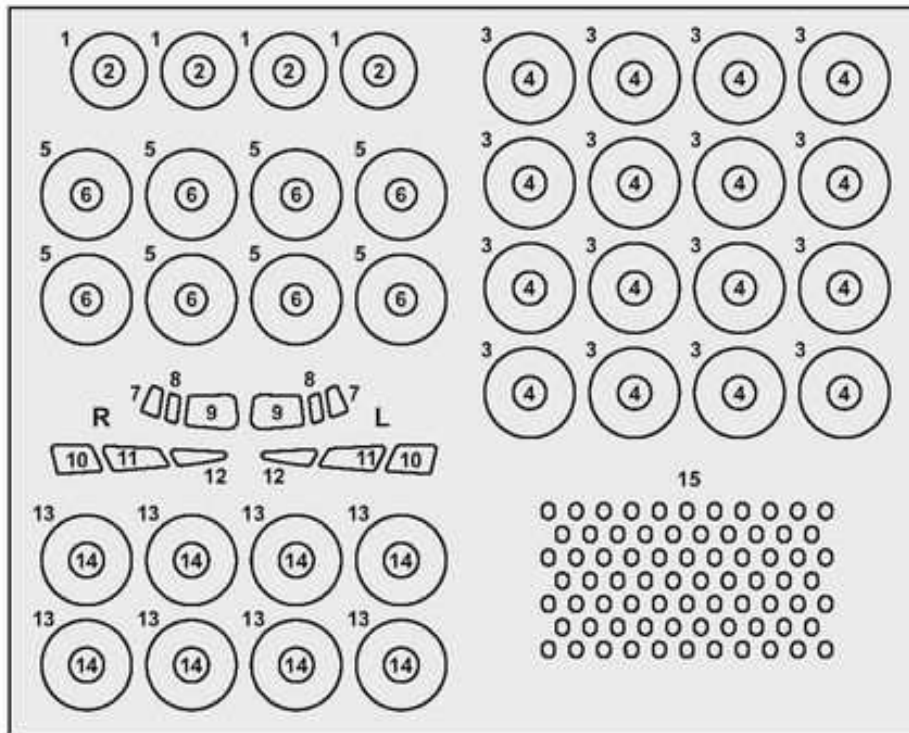

Avia
Decals ©

In association with

AVD144-07

1/144 scale Decal Set
7 paint variants

Designed for ICM model kit

Tupolev Tu-144

Paint Masks
Included

Technical Stenciling and Paint Masks included

Decal Design, Logo and Cover Design is a property of AviaDecals and its affiliates.

AviaDecals ©, 2014

www.aviadecals.com

Decal set for Tu-144 model in 1/144 scale. Designed for ICM model kit's #14401 or #14402

This decal set gives you the ability to paint model in one of seven variants (with several registrations) and contains decals, and paint masks.

PAINT MASKS USAGE SCHEME

Masks 15 are used for windows

Color table