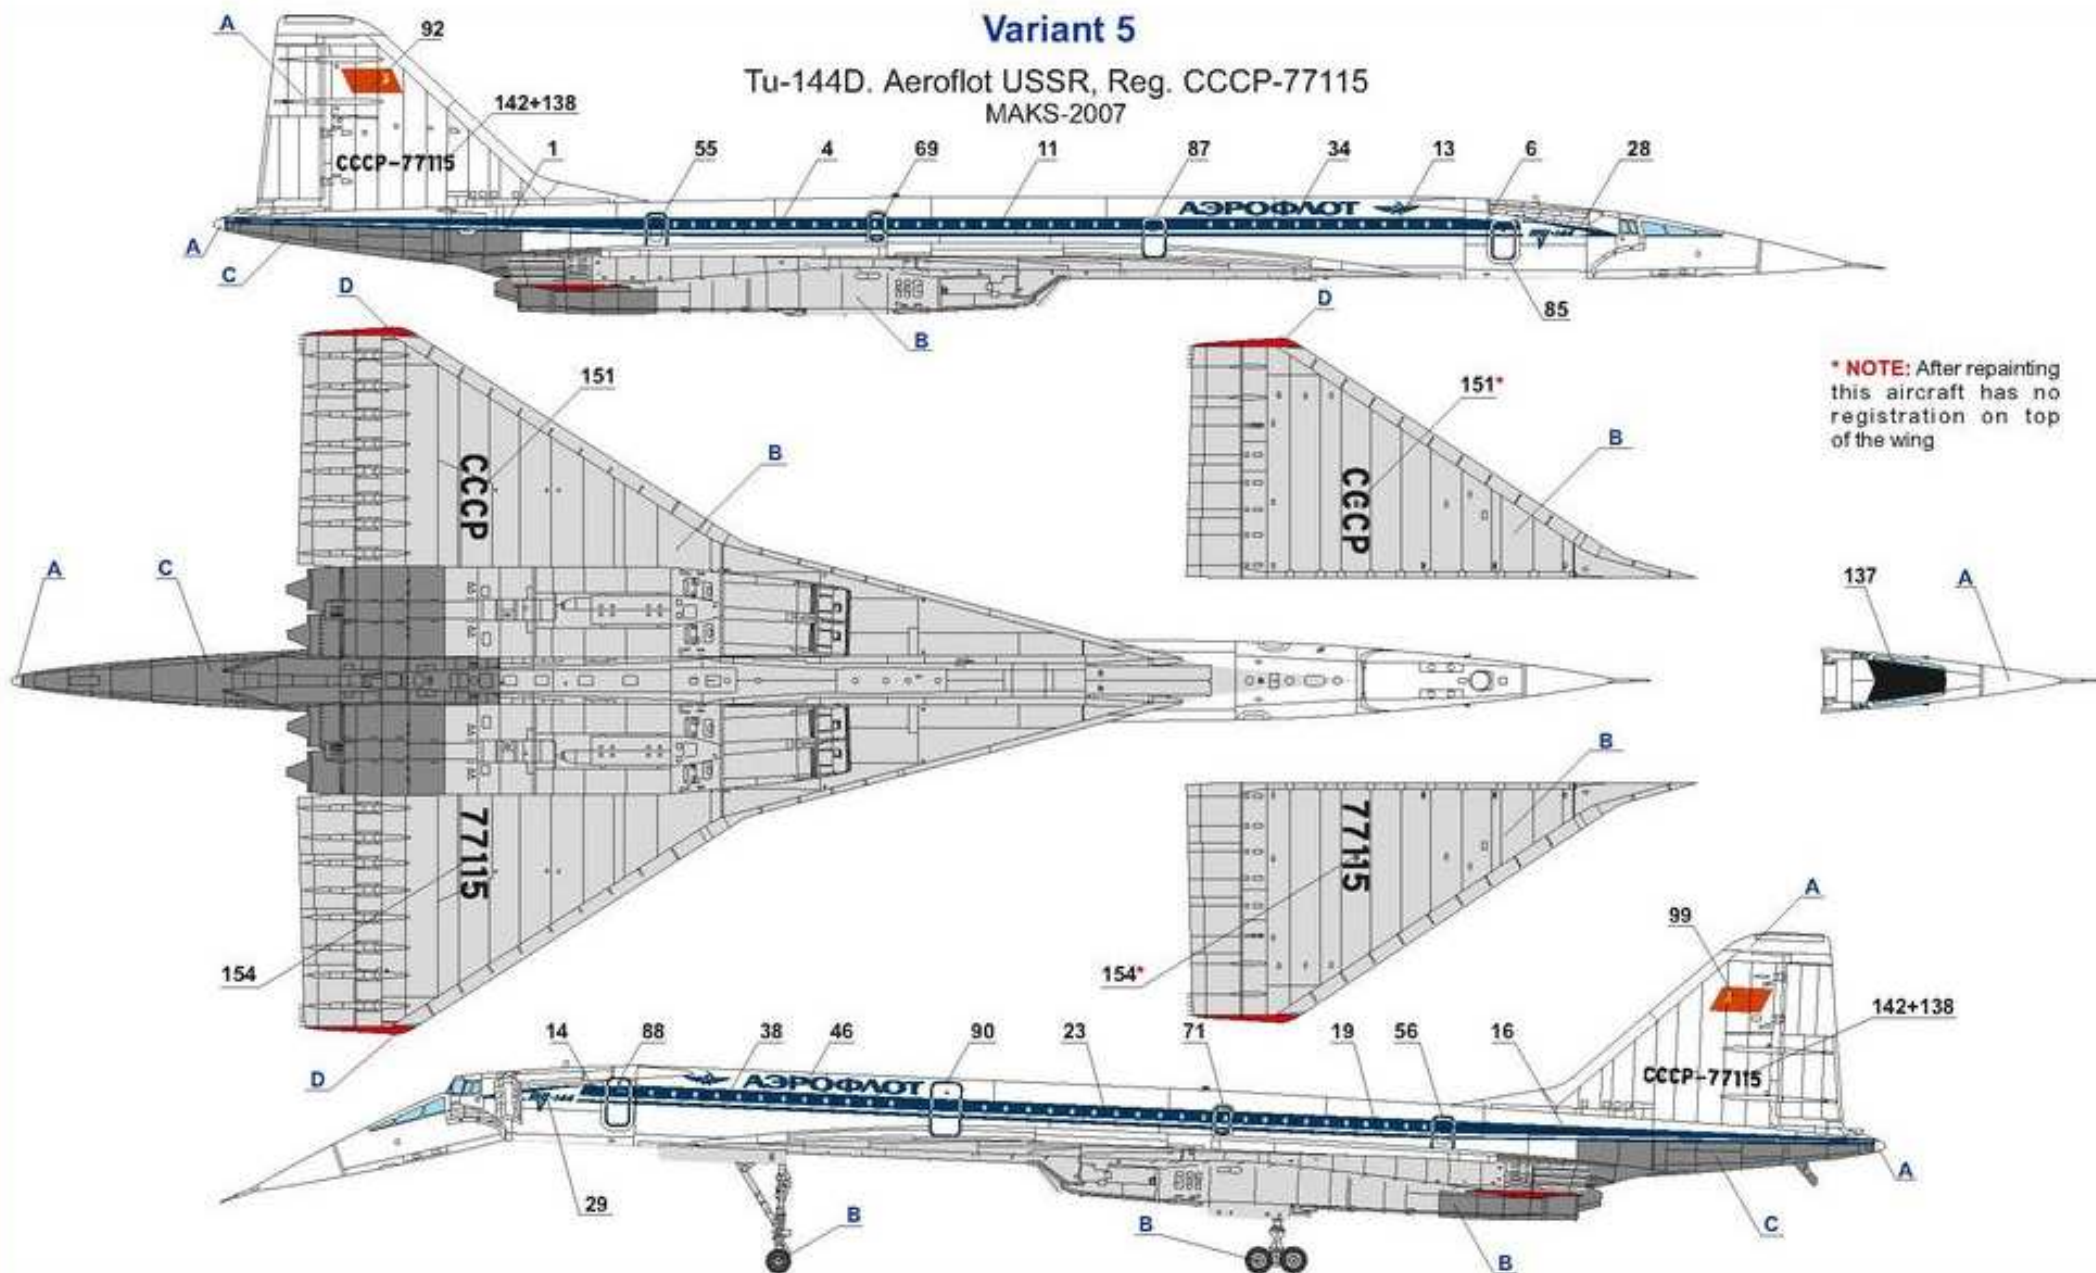

Variant 4

Tu-144D. Aeroflot USSR, Reg. CCCP-77112
Technical Museum in Sinsheim, 2000

* NOTE: After repainting in museum this aircraft has no "AEROFLOT" letters on board. Only logo is present.

Variant 5

Tu-144D. Aeroflot USSR, Reg. CCCP-77115
MAKS-2007