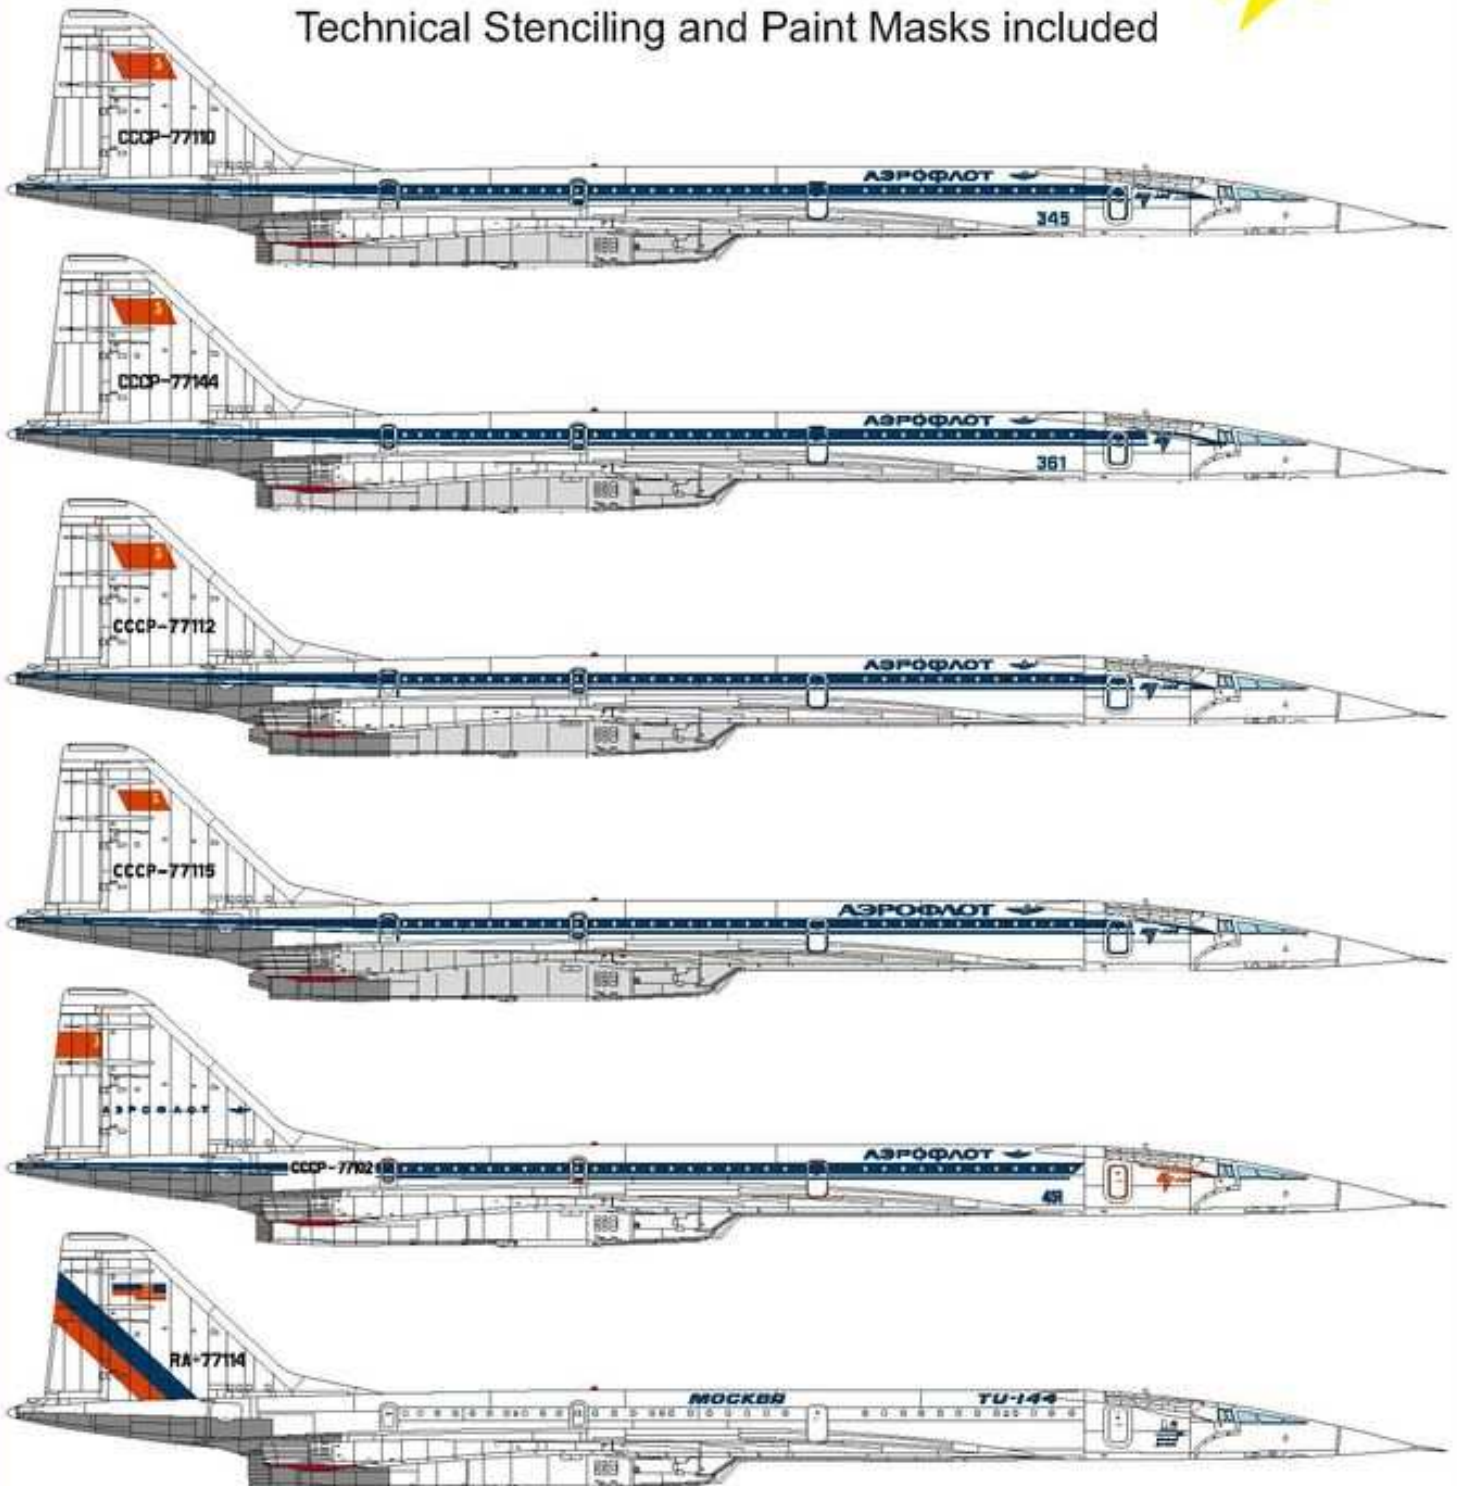

Avia
Decals ©

In association with

AVD144-07

1/144 scale Decal Set
7 paint variants

Designed for ICM model kit

Tupolev Tu-144

Paint Masks
Included

Technical Stenciling and Paint Masks included

This decal set gives you the ability to paint model in one of seven variants (with several registrations) and contains decals, and paint masks.

PAINT MASKS USAGE SCHEME

Masks 15 are used for windows

Color table